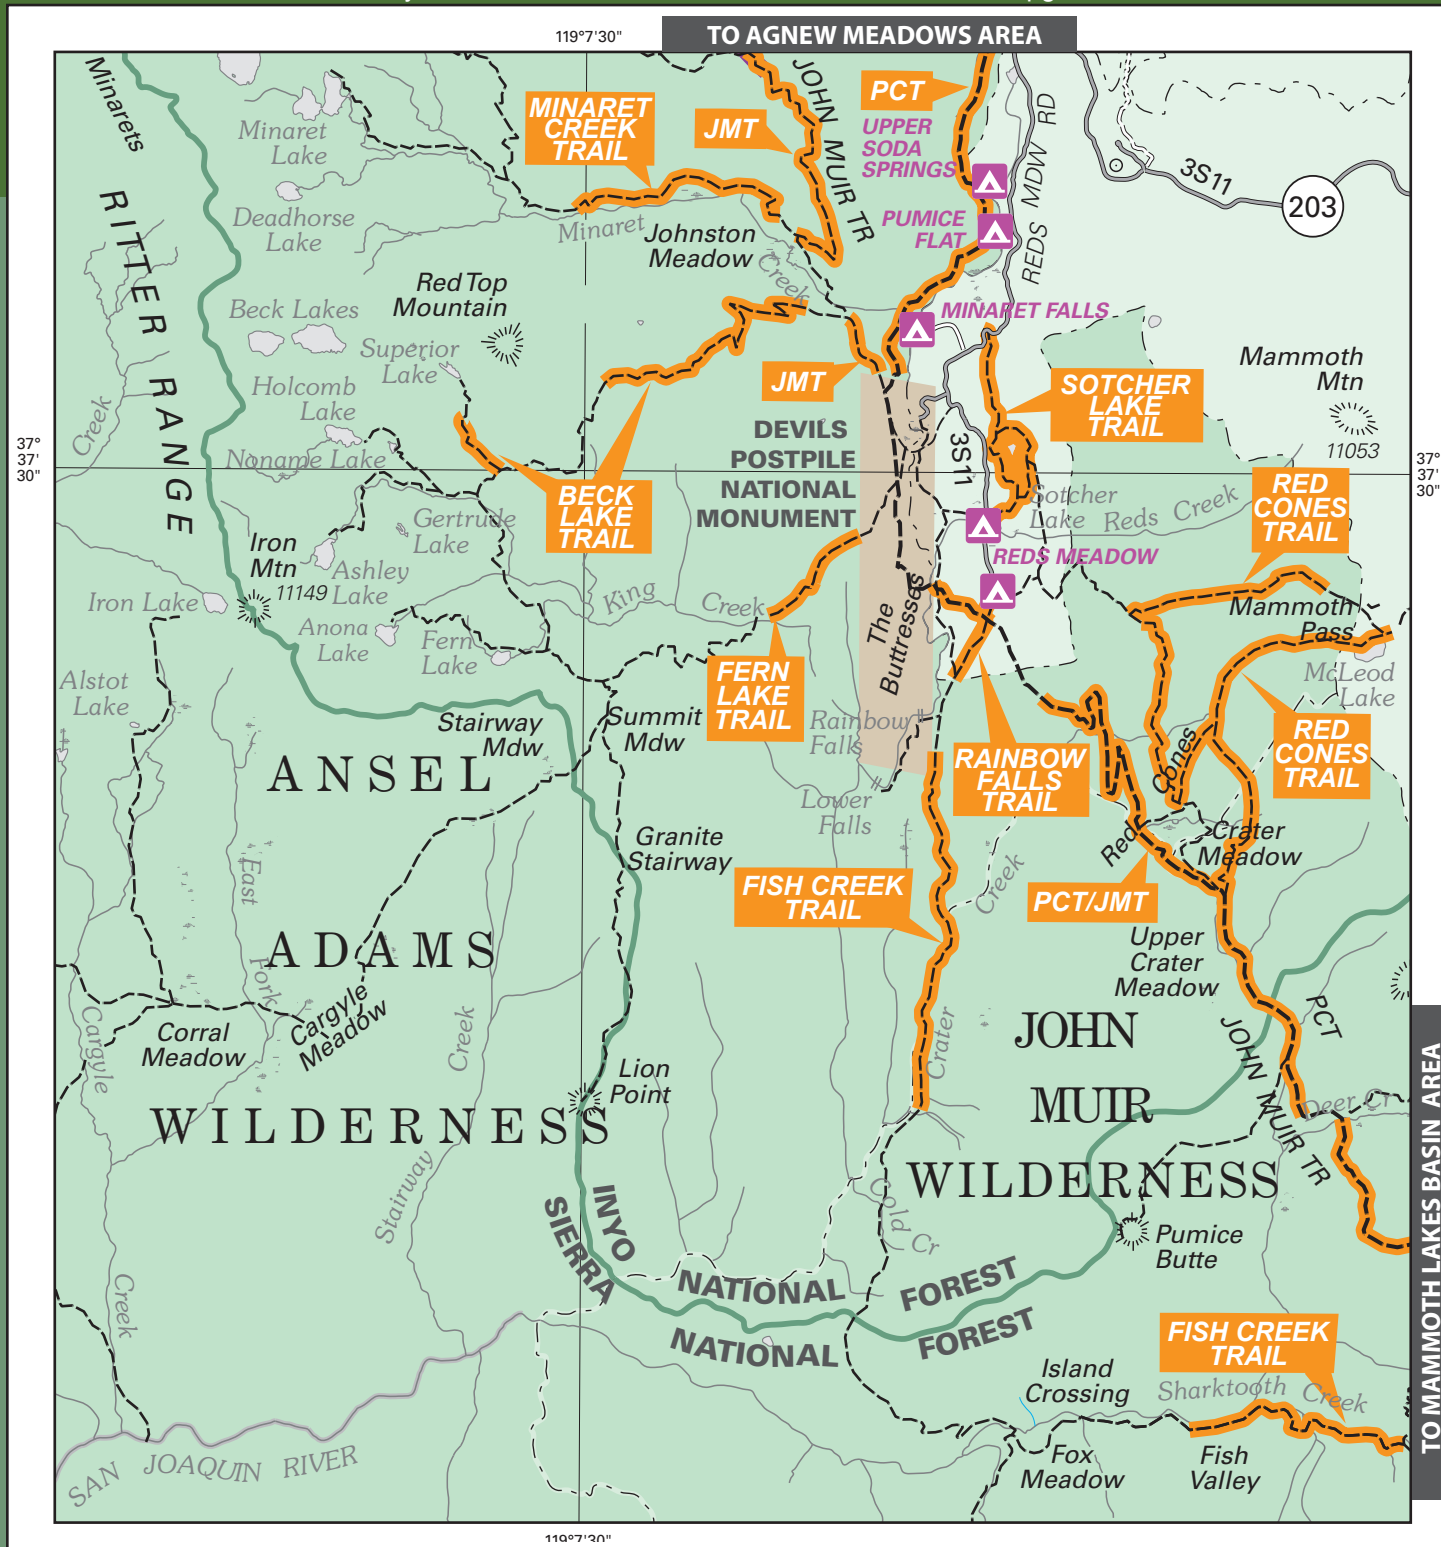

Devils Postpile Area

Please contact the Inyo National Forest for the most current trail and campground conditions

TRAIL NAME

Obstructed Trail Segment and Trail Name

Campground within Nov 30, 2011 Wind Event Area

Other Forest Service Campground/Trailhead

Wilderness

Forest Service/Park Service Land

Trail

Road

paved gravel

dirt unmaintained